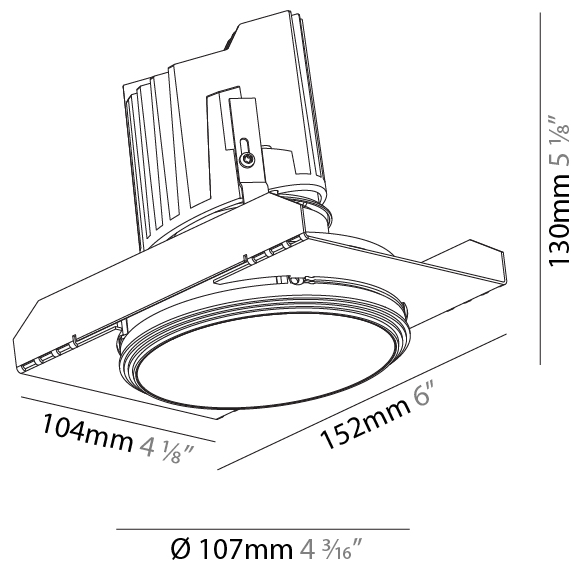

PHYSICAL

Shape: Round
Diameter (mm): 107
Diameter (in): 4 3/16
Height (mm): 130
Height (in): 5 1/8
Ceiling Thickness (mm): 10 / 12.5 / 15 / 25
Ceiling Thickness (in): 3/8 or 1/2 or 9/16 or 1
Min. Recessing Depth (mm): 150
Min. Recessing Depth (in): 5 7/8
Light Distribution: Downlight
Weight (kg): 0.646
Weight (lbs): 1.42
Fixture Finish: SSR / BKV / CWI / CRY / HAB / UFT / ITA / RUA / FTG / MYG / LOD / PUS / FRO / FUP / KIA / POP / BLS / SPG / MEY / GOH / GUM / CHC / COM / ABZ / JAG / OBR / MOS / ROR
Fixture Material: Aluminum Die Cast
Cut-out Measurements: Ø 111mm / 4 3/8"
Upon Request: Unique Ceiling Thickness

ELECTRICAL

Lamp Type: LED (Zhaga Standard)
Input Wattage (W): 15
Total Output Wattage (W): 14.7
Dimming: Dali Dimming
Driver Included: No
Driver Location: Recessed Housing
Driver Type: Constant Current - 120Vac
Driver Class: Class 2
Housing: See components
Input Voltage (V): 120
Constant Current (MA): 350

LED

Number of LEDs: 1
Color Temperature (°K): Warm Dim
Max. Delivered Lumen (lm): 766
Nominal Lumen (lm): 1140
CRI: >90 CRI
Lamp Life (hrs): 50000
Upon Request: RGB-W Tunable White Special Color Temperature Special LED

OPTICAL

Reflector°: 18 / 42 / 60
Optic°: Lens Pack - No Lens / Linear Spread Lens / Honeycomb / Spread Lens
Upon Request: Special Beam Angles

RATINGS AND CERTIFICATIONS

111mm 4 3/8" 150mm 5 7/8" 10 | 12 1/2 | 15 | 25mm 3/8" 1/2" 9/16" 1"