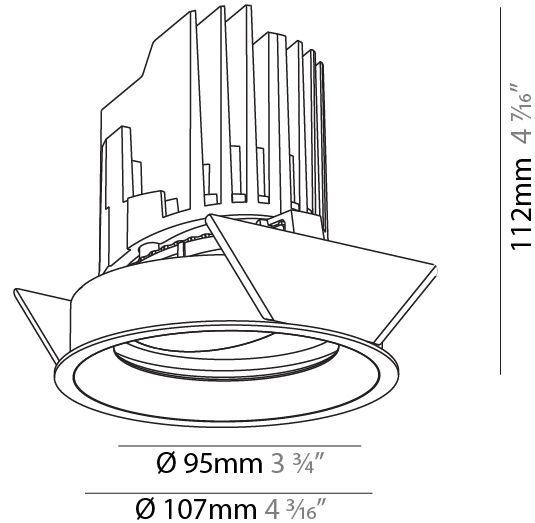

GENERAL

Series: Bioniq
Subseries: Bioniq Round Adjustable
Brand: Prolicht
Division: Architectural
Mounting Type: Recessed
Mounting Location: Ceiling
Subcategory: Downlight

PHYSICAL

Shape: Round
Diameter (mm): 107
Diameter (in): 4 3/16
Height (mm): 112
Height (in): 4 7/16
Min. Recessing Depth (mm): 130
Min. Recessing Depth (in): 5 1/8
Light Distribution: Adjustable / Downlight
Weight (kg): 0.46
Weight (lbs): 1.01
Fixture Finish: [SSR / BKV / CWI / CRY / HAB / UFT / ITA / RUA / FTG / MYG / LOD / PUS / FRO / FUP / KIA / POP / BLS / SPG / MEY / GOH / GUM / CHC / COM / ABZ / JAG / OBR / MOS / ROR](#)
Fixture Material: Aluminum Die Cast
Cut-out Measurements: 98mm / 3 7/8"

ELECTRICAL

Lamp Type: LED (Zhaga Standard)
Input Wattage (W): 16.5
Total Output Wattage (W): 14.7
Dimming: Dali Dimming
Driver Included: No
Driver Location: Recessed Housing
Driver Type: Constant Current - 120Vac
Driver Class: Class 2
Input Voltage (V): 120
Constant Current (MA): 350

LED

Number of LEDs: 1
Color Temperature (°K): Warm Dim
Max. Delivered Lumen (lm): 760
Nominal Lumen (lm): 1140
CRI: >90 CRI

OPTICAL

Reflector°: [20 / 40 / 60](#)
Adjustability: Rotational 355°; Tilt 30°

RATINGS AND CERTIFICATIONS

Certified By: Certified for North American Standards
IP rating: IP20

	98mm 3 7/8"	130mm 5 1/8"	10 | 15mm 3/8" | 9/16"	30°	355°	
A