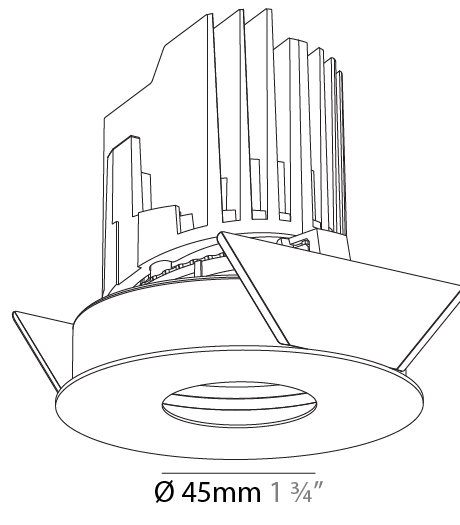

GENERAL

Series: Bioniq
Subseries: Bioniq Round Pinhole
Brand: Prolight
Division: Architectural
Mounting Type: Recessed
Mounting Location: Ceiling
Subcategory: Downlight

PHYSICAL

Shape: Round
Diameter (mm): 107
Diameter (in): 4 3/16
Height (mm): 112
Height (in): 4 7/16
Ceiling Thickness (mm): 10 / 12.5 / 15
Ceiling Thickness (in): 3/8 or 1/2 or 9/16
Min. Recessing Depth (mm): 130
Min. Recessing Depth (in): 5 1/8
Light Distribution: Adjustable / Downlight
Weight (kg): 0.456
Weight (lbs): 1
Fixture Finish: SSR / BKV / CWI / CRY / HAB / UFT / ITA / RUA / FTG / MYG / LOD / PUS / FRO / FUP / KIA / POP / BLS / SPG / MEY / GOH / GUM / CHC / COM / ABZ / JAG / OBR / MOS / ROR
Fixture Material: Aluminum Die Cast
Cut-out Measurements: 98mm / 3 7/8"

ELECTRICAL

Lamp Type: LED (Zhaga Standard)
Total Output Wattage (W): 15
Dimming: Dali Dimming
Driver Included: No
Driver Location: Recessed Housing
Driver Type: Constant Current - 120Vac
Housing: See components
Input Voltage (V): 120
Constant Current (MA): 350

LED

Number of LEDs: 1
Color Temperature (°K): Warm Dim
Max. Delivered Lumen (lm): 760
Nominal Lumen (lm): 1140
CRI: >90 CRI
Lamp Life (hrs): 50000

OPTICAL

Reflector: 20 / 40 / 60
Adjustability: Rotational 355°, Tilt 30°

RATINGS AND CERTIFICATIONS

Certified By: Certified for North American Standards
IP rating: IP20

PROJECT
TYPE
SPECIFIER
QUANTITY
DATE